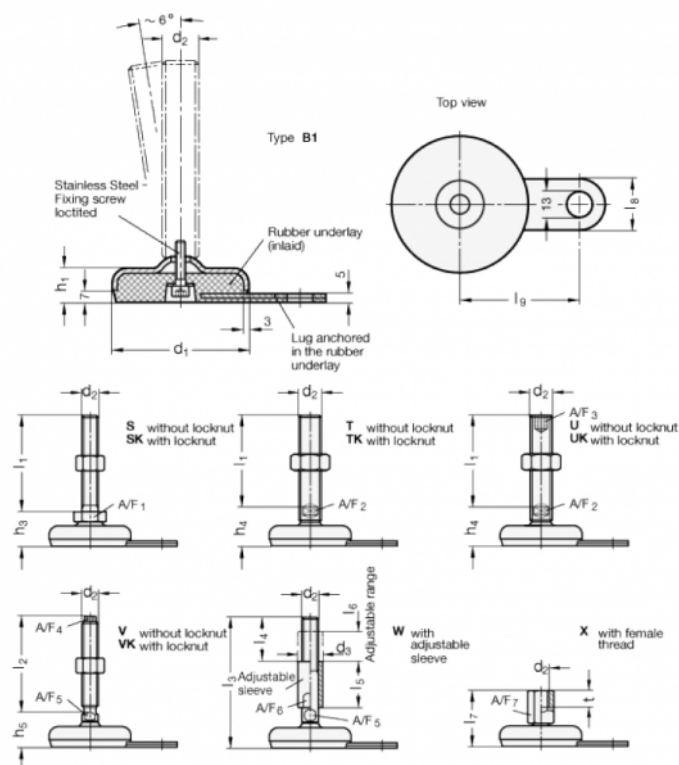

Article number: 203350M1260B1S

Description: E+G levelling foot  
GN 33-50-M12-60-B1-S, Stainless steel

Note: S Without nut, External hexagon at the bottom

## Measures

- A/F1 = 17
- d1 = 50
- d2 = M12
- h1 = 18
- h3 = 26
- l1 = 60
- l8 = 25
- l9 = 45